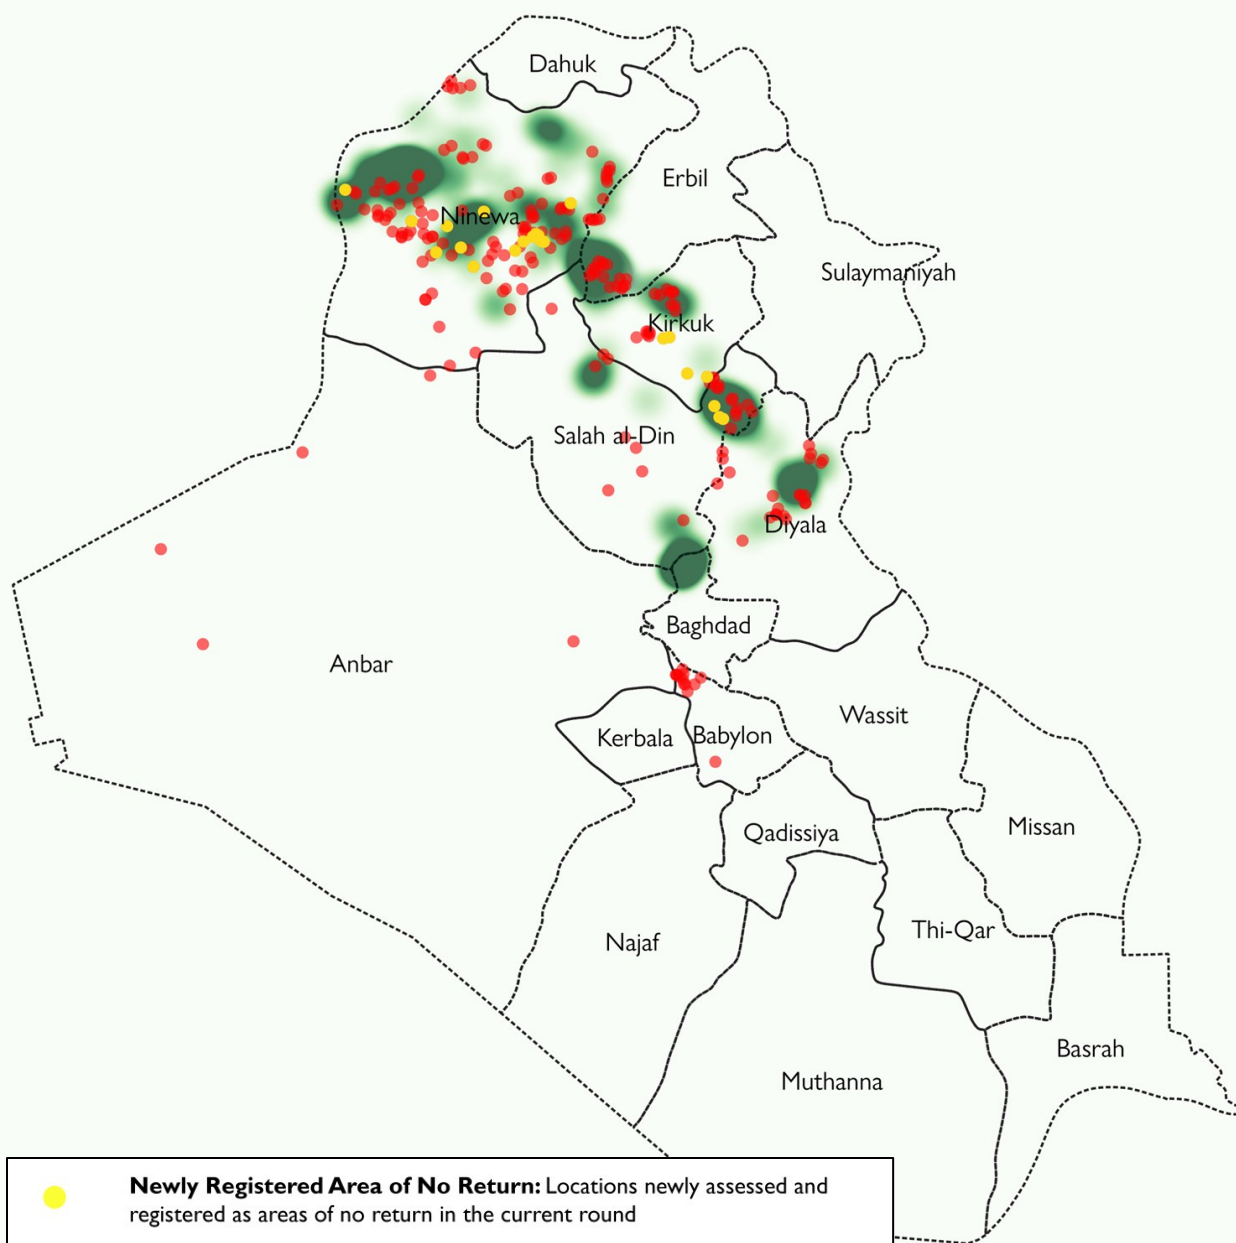

Areas of No Return - August 2022

- **Newly Registered Area of No Return:** Locations newly assessed and registered as areas of no return in the current round
- **Area of No Return:** Areas which have cumulatively witnessed no returns since first assessed
- **Area of Return:** Areas previously registered as an area of no return and have since been removed either in current or previous rounds of assessments
- Governorates boundaries**
- District boundaries**

Once a location is removed, they remain off the list.
Reported reasons for no return fall into two main categories

- a) Security reasons, including instability or inaccessibility
- b) Housing damage and lack of services and infrastructure

Summary of Areas of No Return			
Governorate	No. of Districts	No. of Sub-districts	No. of locations with no return
Ninewa	6	16	106
Diyala	5	7	51
Erbil	1	3	32
Salah Al-Din	7	9	23
Kirkuk	3	3	15
Babylon	1	2	13
Anbar	3	4	5
7	26	44	245

Locations removed from list of 'No Returns' after witnessing returns since last round				
Governorate	District	Sub-District	Number of locations	Locations
Erbil	Makhmur	Qaraj	9	Bndyan Sharqi, Dengawa, Du sara zery, Ftuma / Dulnjeu, Gird Chal, Ibrahim Bawal, Qoj Spilka, SalmasSe, Grdkan
Kirkuk	Dabes	Markaz Dabes	1	Rubaidha asriya
Ninewa	Sinjar	Markaz Sinjar	1	Qeni
Salah Al-Din	Balad	Al-Eshaqi	1	AlFarhatya 2 village
4	6	8	9	